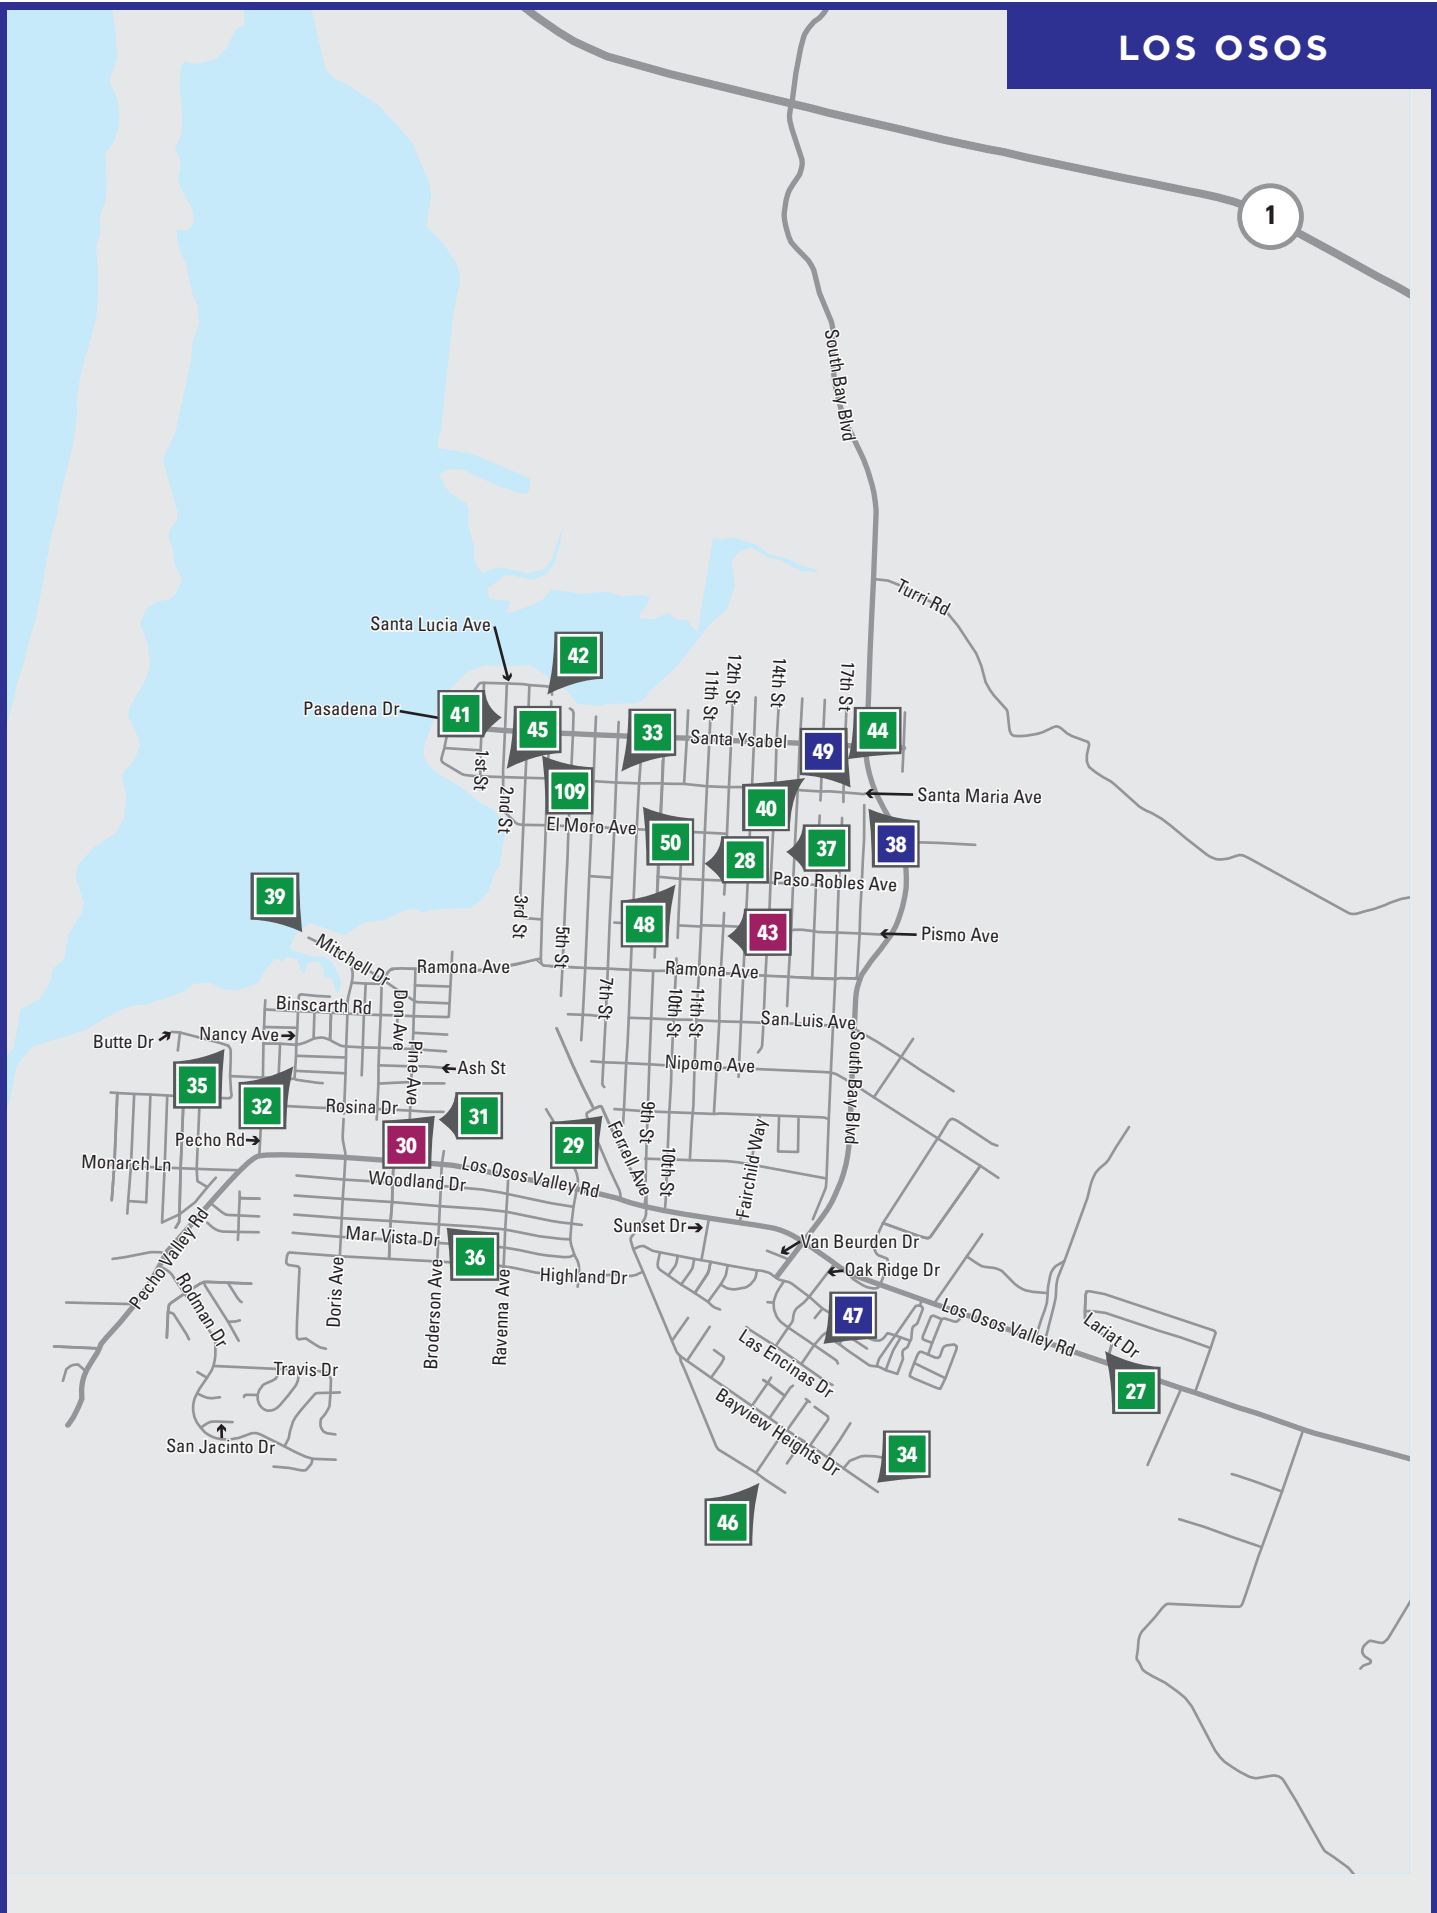

LOS OSOS

1

BOTH

Open both weekends

FIRST

Open only OCT 12-13

SECOND

Open only OCT 19-20